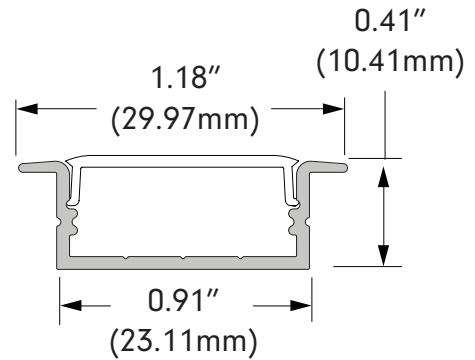

WARNER

Design Guide

Profile & Dimensions

Available TivoTape Options - Indoor

DEFINE
LB
SB
HO

ELITE
SB
HO
VHO

ELITE+
Standard
Pro
Vision
Flow

FUSE24
RGB
RGBW

FUSE12
PiXEL RGB

Ordering Information

WRNR-CHAN-SLV-6.5
Silver Anodized Aluminum
Extrusion, 6.5' Lengths

WRNR-LNS-OP-6.5
Opal lens, length 6.5'

WRNR-EC-01
Solid End Cap

WRNR-EC-02
Powerfeed End Cap

WRNR-MTBK
Mounting Clip

Photometrics

WARNER WITH 2700K XS
Delivered Lumens per foot: 102
Watts per foot: 3.3
CRI : 98
Peak Candela: 35.4

Diode Visibility

Opal lens