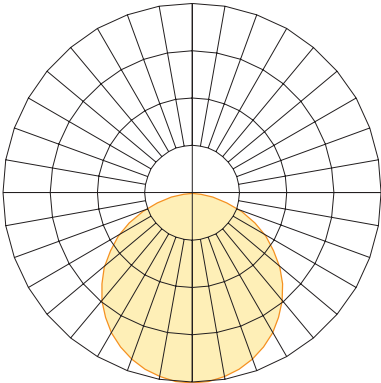

FUSE12
PiXEL RGB

Ordering Information

WRNR-CHAN-SLV-6.5
Silver Anodized Aluminum
Extrusion, 6.5' Lengths

WRNR-LNS-OP-6.5
Opal lens, length 6.5'

WRNR-EC-01
Solid End Cap

WRNR-EC-02
Powerfeed End Cap

WRNR-MTBK
Mounting Clip

Photometrics

WARNER WITH 2700K XS
Delivered Lumens per foot: 102
Watts per foot: 3.3
CRI : 98
Peak Candela: 35.4

Diode Visibility

Opal lens